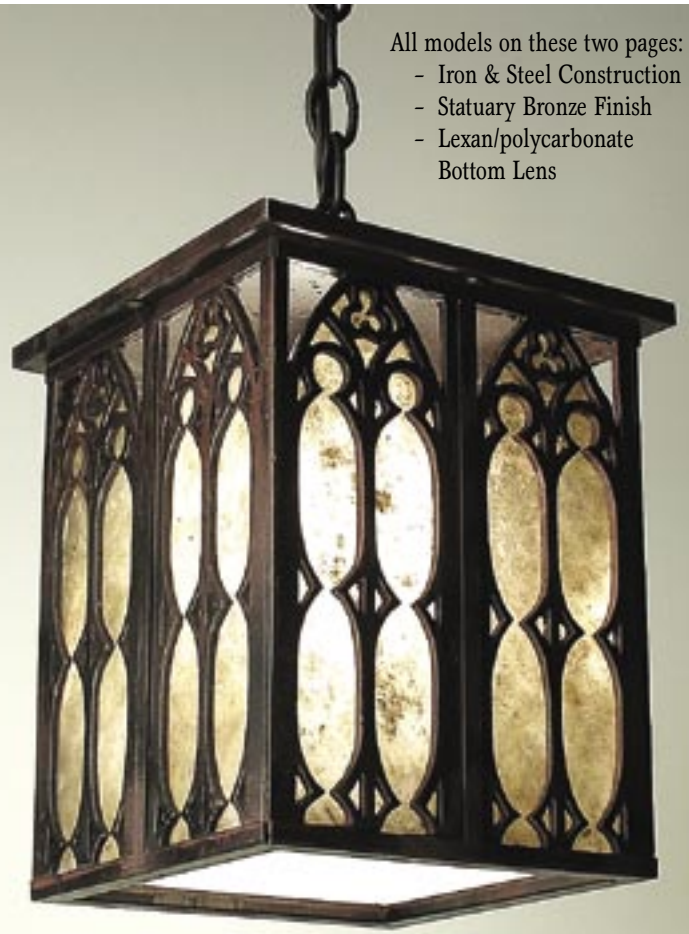

IRON ABBEY

Offering:

Heavy iron, cast in deep relief, and set in a brass frame; these wall sconces are ideal outdoors as all-weather luminaries, or indoors as classic accents.

13 more U.S. MADE Iron Abbey Gothic Style lighting fixtures available.

Pendants

IA117
Abbey Tall Pendant
W=5.5" sq. H=10" OL=38" 1x60W candelabra

IA107

Abbey Tall Ceiling Light
7.5" sq. H=11.5" 1x60W candelabra

IA108

Abbey Large Octagon Ceiling Light
Dia=14" H=12" 1x100W

IA109

Abbey Large Square Ceiling Light
W=10.25" sq. H=12" 1x100W

IA118

Abbey Large Octagon Pendant
Dia=10.5" H=11" OL=41" 1x100W

IA119

Abbey Large Square Pendant
W=9" sq. H=10" OL=38" 1x100W

All models on these two pages: